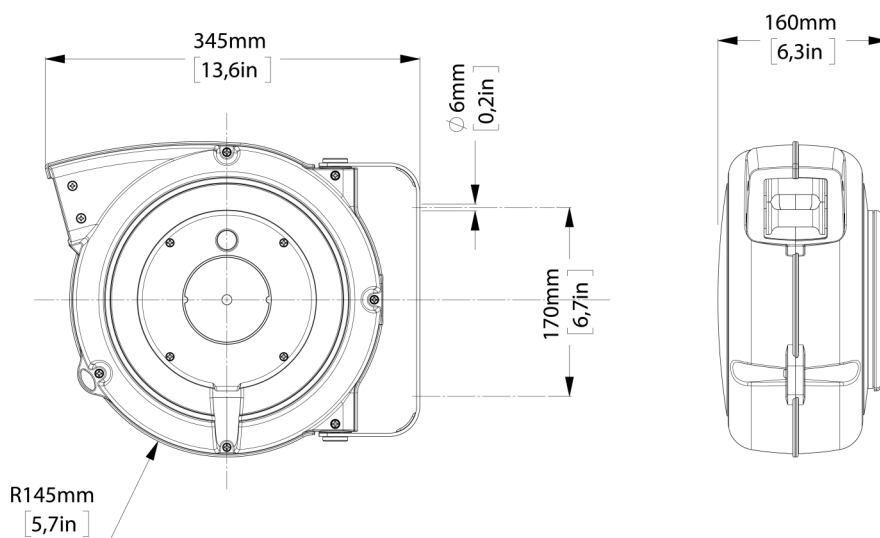

## ART. 804/8

Hose length (m)  
**10**

Hose internal diameter (mm)  
**8 mm (5/16")**

Tube type  
**KPU**

Maximum pressure  
**15 bar**

### TECHNICAL DATA

Article	Hose internal diameter (mm)	Hose length (m)	Cut length (m)	Maximum pressure	End fitting	Temperature	Incoming connection	Tube type	Color	Tube colour	Fluid type
<b>804/8</b>	8 mm (5/16")	10	1.5	15 bar	1/4" M BSP	-5 °C/+50 °C	NO	KPU	Yellow	BLUE	Air - Water

## OVERALL DIMENSIONS